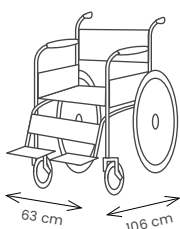

## ROTATION ON LANDING

### Trolley rotation space with wheelchair WITHOUT front footrests

1) Rotation with wheels:

2) Rotation with tracks:

### Trolley rotation space with wheelchair WITH front footrest\* (standard manual wheelchair)

1) Rotation with wheels:

2) Rotation with tracks:

\* Manual standard wheelchair dimensions:  
length 106 cm  
width 63 cm  
The measurements are indicative only and not binding.