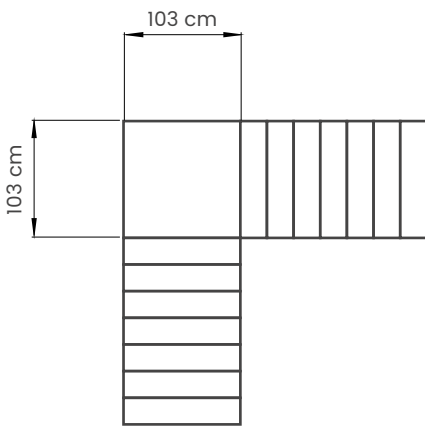

ROTATION ON LANDING

Trolley rotation space with wheelchair WITHOUT front footrests

1) Rotation with wheels: