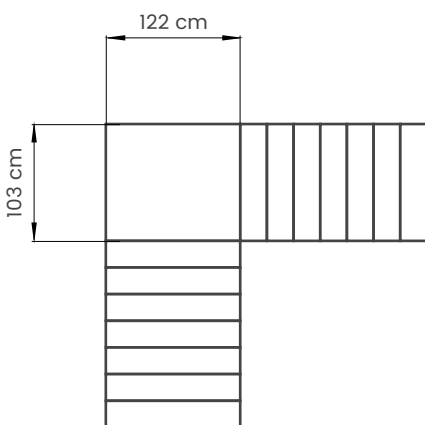

### Trolley rotation space with wheelchair WITHOUT front footrests

1) Rotation with wheels:

2) Rotation with tracks:

### Trolley rotation space with wheelchair WITH front footrest\* (standard manual wheelchair)

1) Rotation with wheels:

2) Rotation with tracks:

\* Manual standard wheelchair dimensions:  
length 106 cm  
width 63 cm  
The measurements are indicative only and not binding.