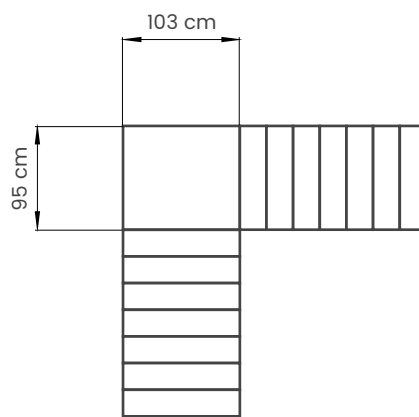

## ROTATION ON LANDING

### Trolley rotation space with wheelchair WITH front footrest\* (standard manual wheelchair)

1) Rotation with wheels:

2) Rotation with tracks:

\* Manual standard wheelchair dimensions:  
length 106 cm  
width 63 cm  
The measurements are indicative only and not binding.