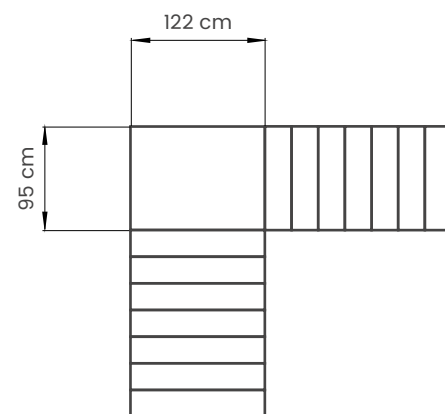

### Trolley rotation space with wheelchair WITHOUT front footrests

1) Rotation with wheels:

2) Rotation with tracks:

### Trolley rotation space with wheelchair WITH front footrest\* (standard manual wheelchair)

1) Rotation with wheels:

2) Rotation with tracks:

\* Manual standard wheelchair dimensions:  
length 106 cm  
width 63 cm  
The measurements are indicative only and not binding.